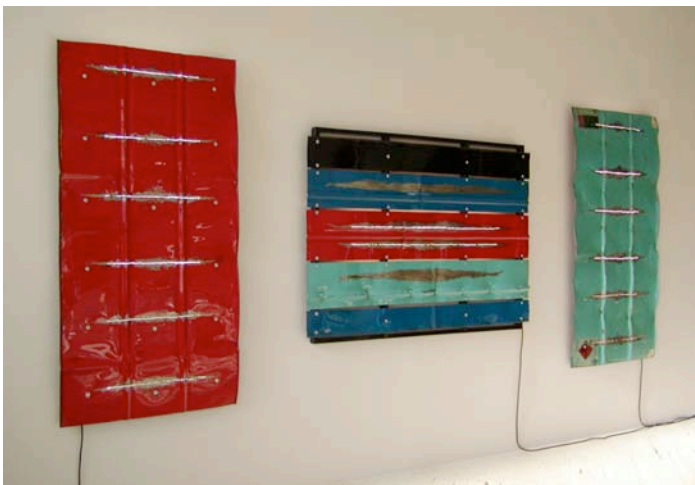

“Romantico figura leggendaria” - romantic giant (legendary figure), “Blu unità di energia” (Blue unit of energy) and “Russo unità di energia” (red unit of energy)

(Combined dimensions 14’ W x 70”L x 3”D)

Combined Price $ 19,250.00