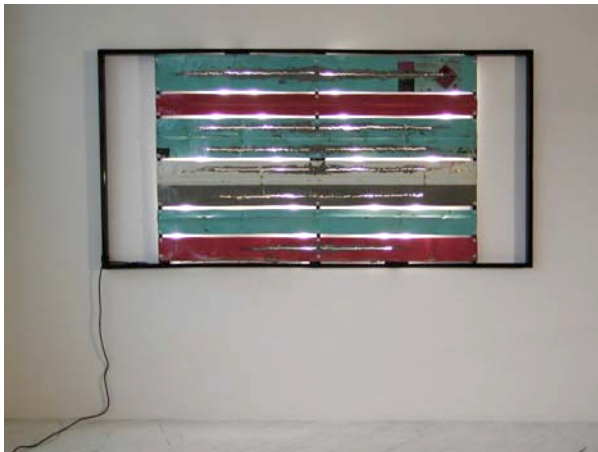

Crude Independence – Sculpture pricelist

Individual Sculptures:

***“Contraddizione stato energetico” -
conflicting energy state***

Price: \$15,225

“Bandiera I” - Flag I

Price: \$ 9,300

“Bandiera II” – Flag II